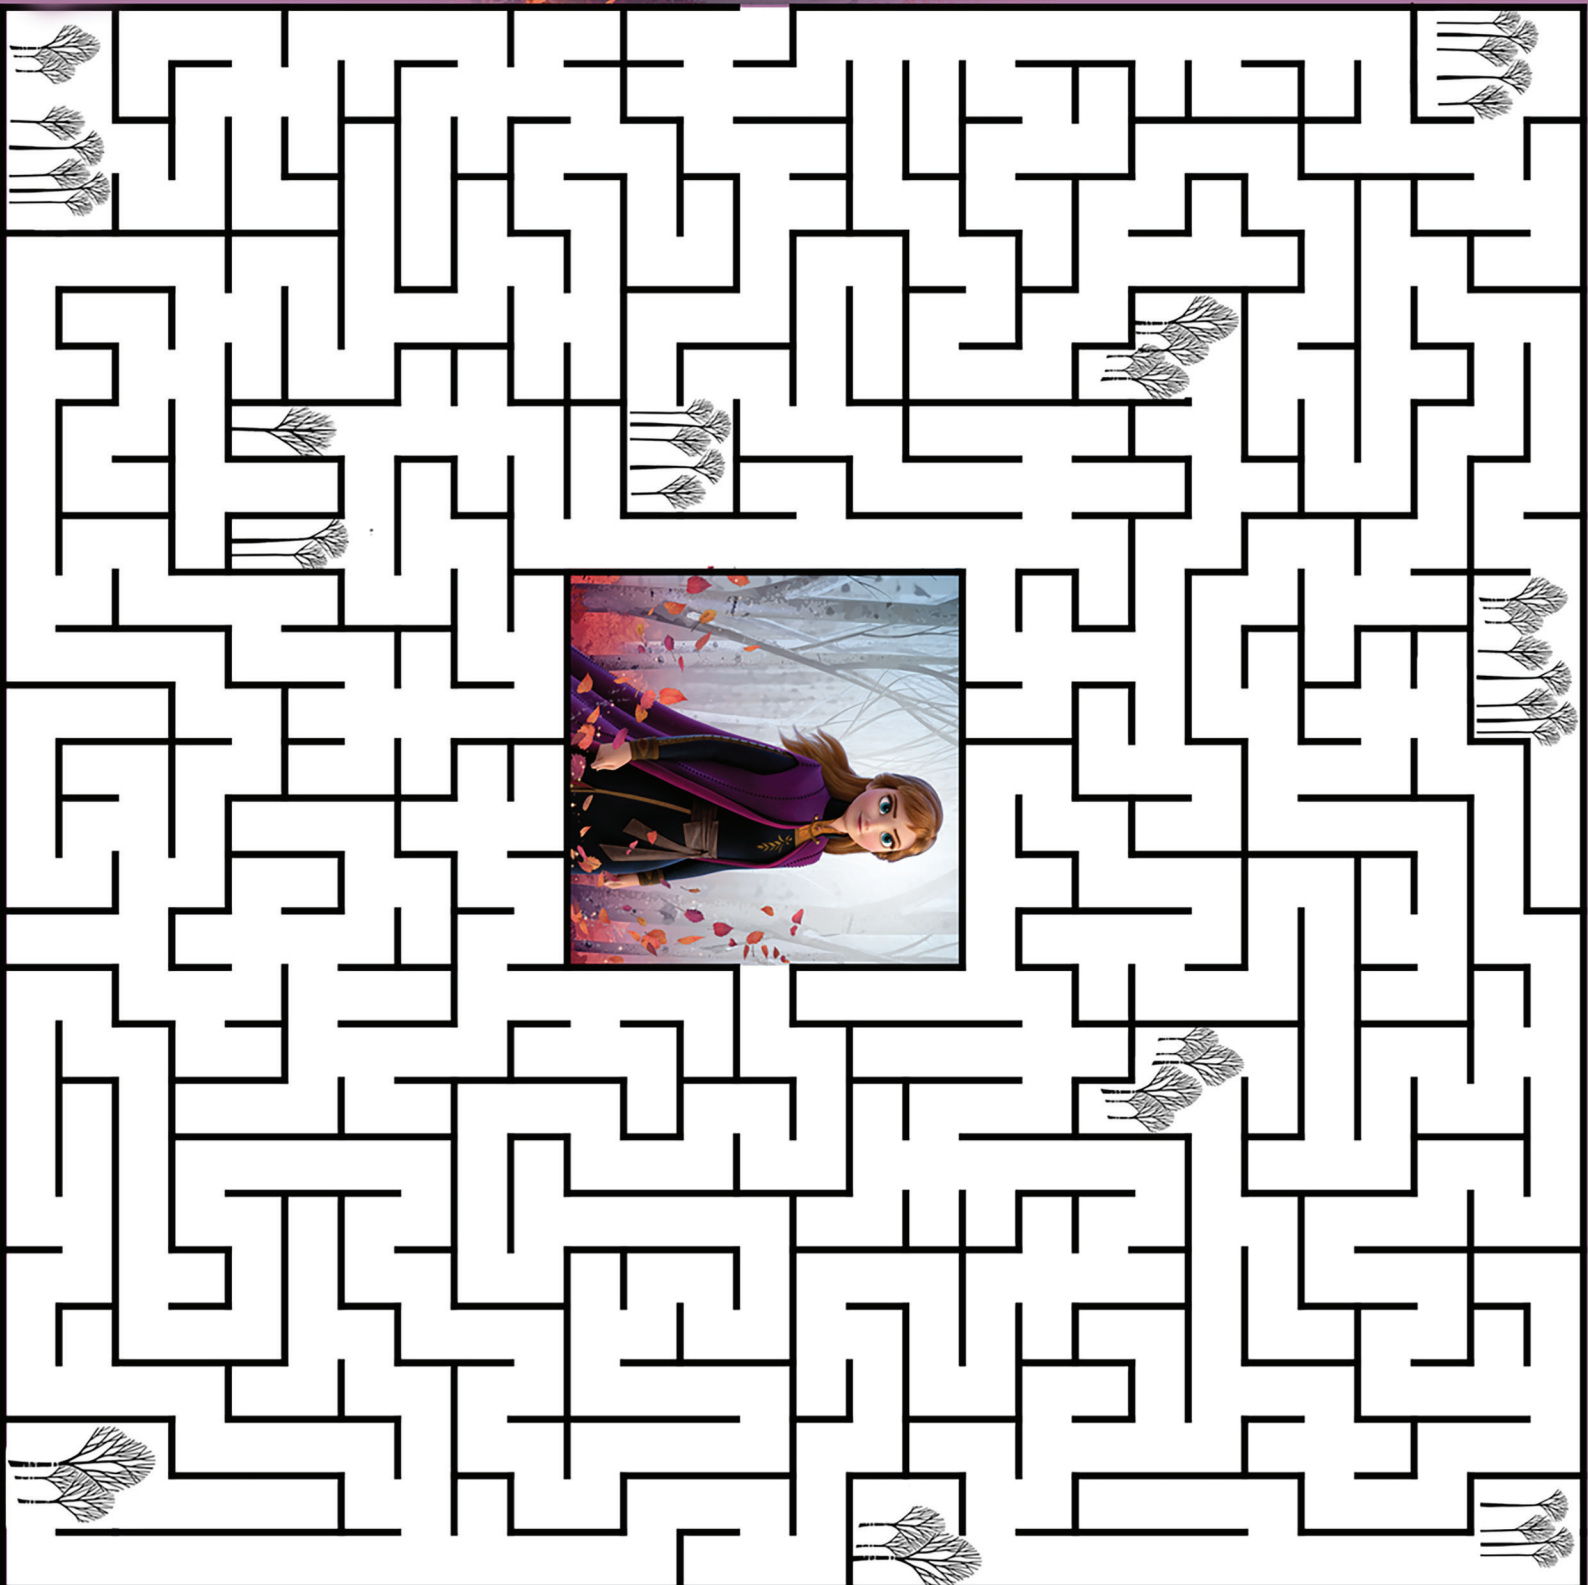

FROZEN II

NOW AVAILABLE ON DIGITAL
AND BLU-RAY™
NEW ON 4K ULTRA HD™