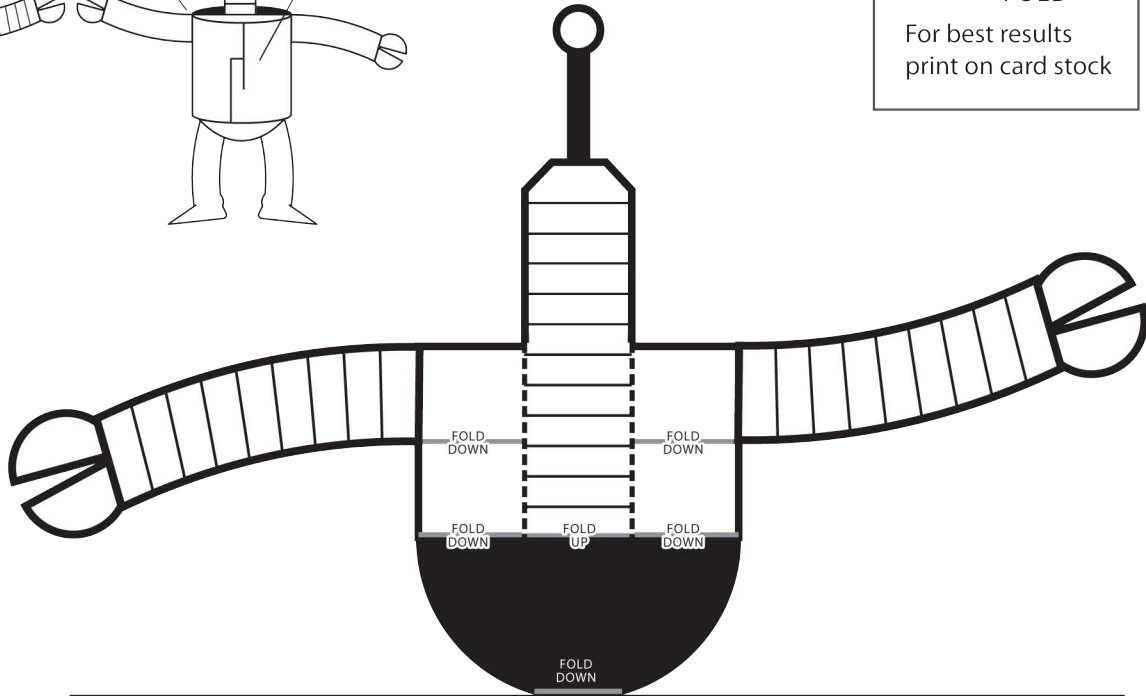

Fold arms and put in slots

Neck folds up and head slides over top

Body and head are held together by tabs in the back

ADULTS ONLY - carefully cut out.

----- CUT

———— FOLD

For best results print on card stock

© Disney

© Disney

DisneyJunior.com

Neck folds up and head slides over top
 Body and head are held together by tabs in the back

Fold arms and put in slots

ADULTS ONLY - carefully cut out.

----- CUT
 _____ FOLD
 For best results print on card stock