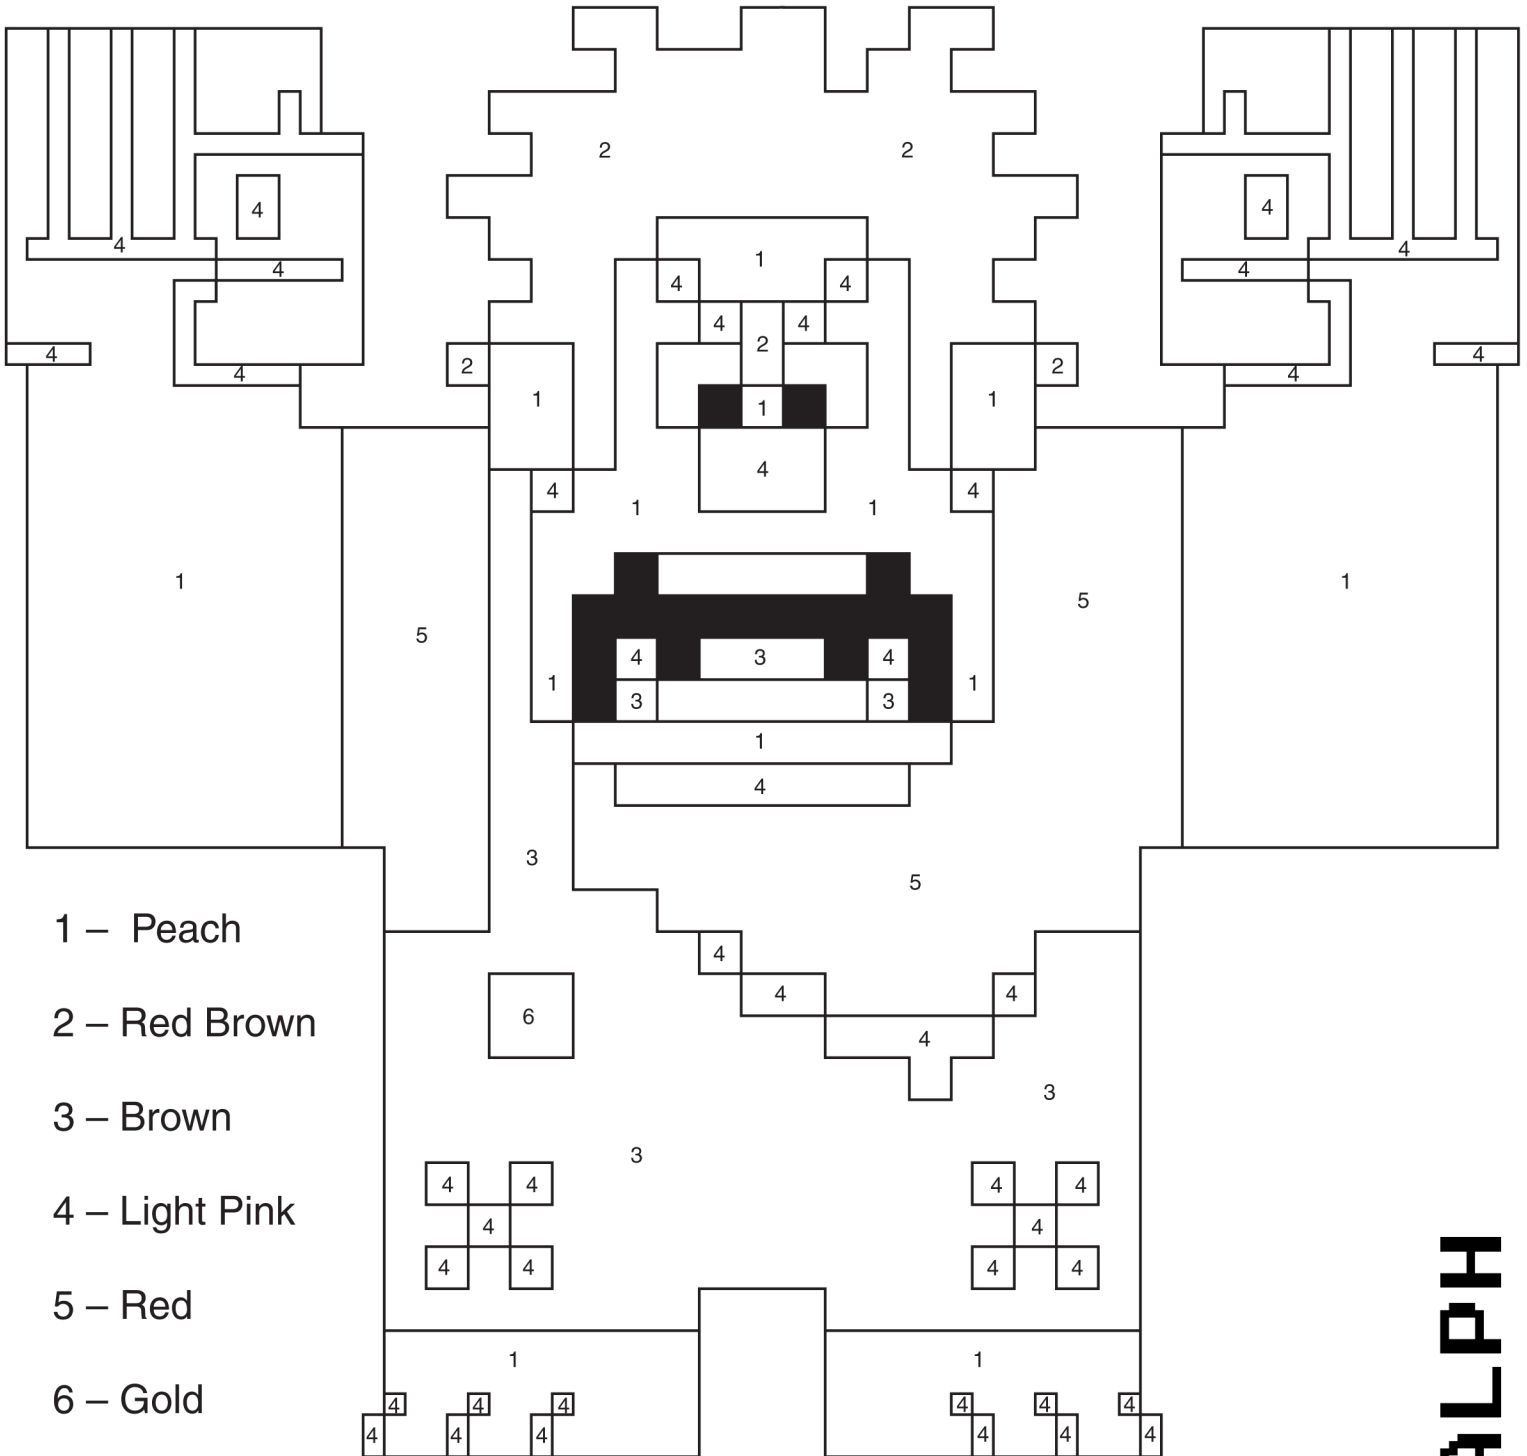

COLOURING PAGE

COLOUR BY NUMBER

- 1 – Peach
- 2 – Red Brown
- 3 – Brown
- 4 – Light Pink
- 5 – Red
- 6 – Gold

RALPH

COLOUR BY NUMBER

- 1 – Peach
- 2 – Red Brown
- 3 – Pink
- 4 – Grey
- 5 – Red
- 6 – Green
- 7 – Brown

WANELLOPE